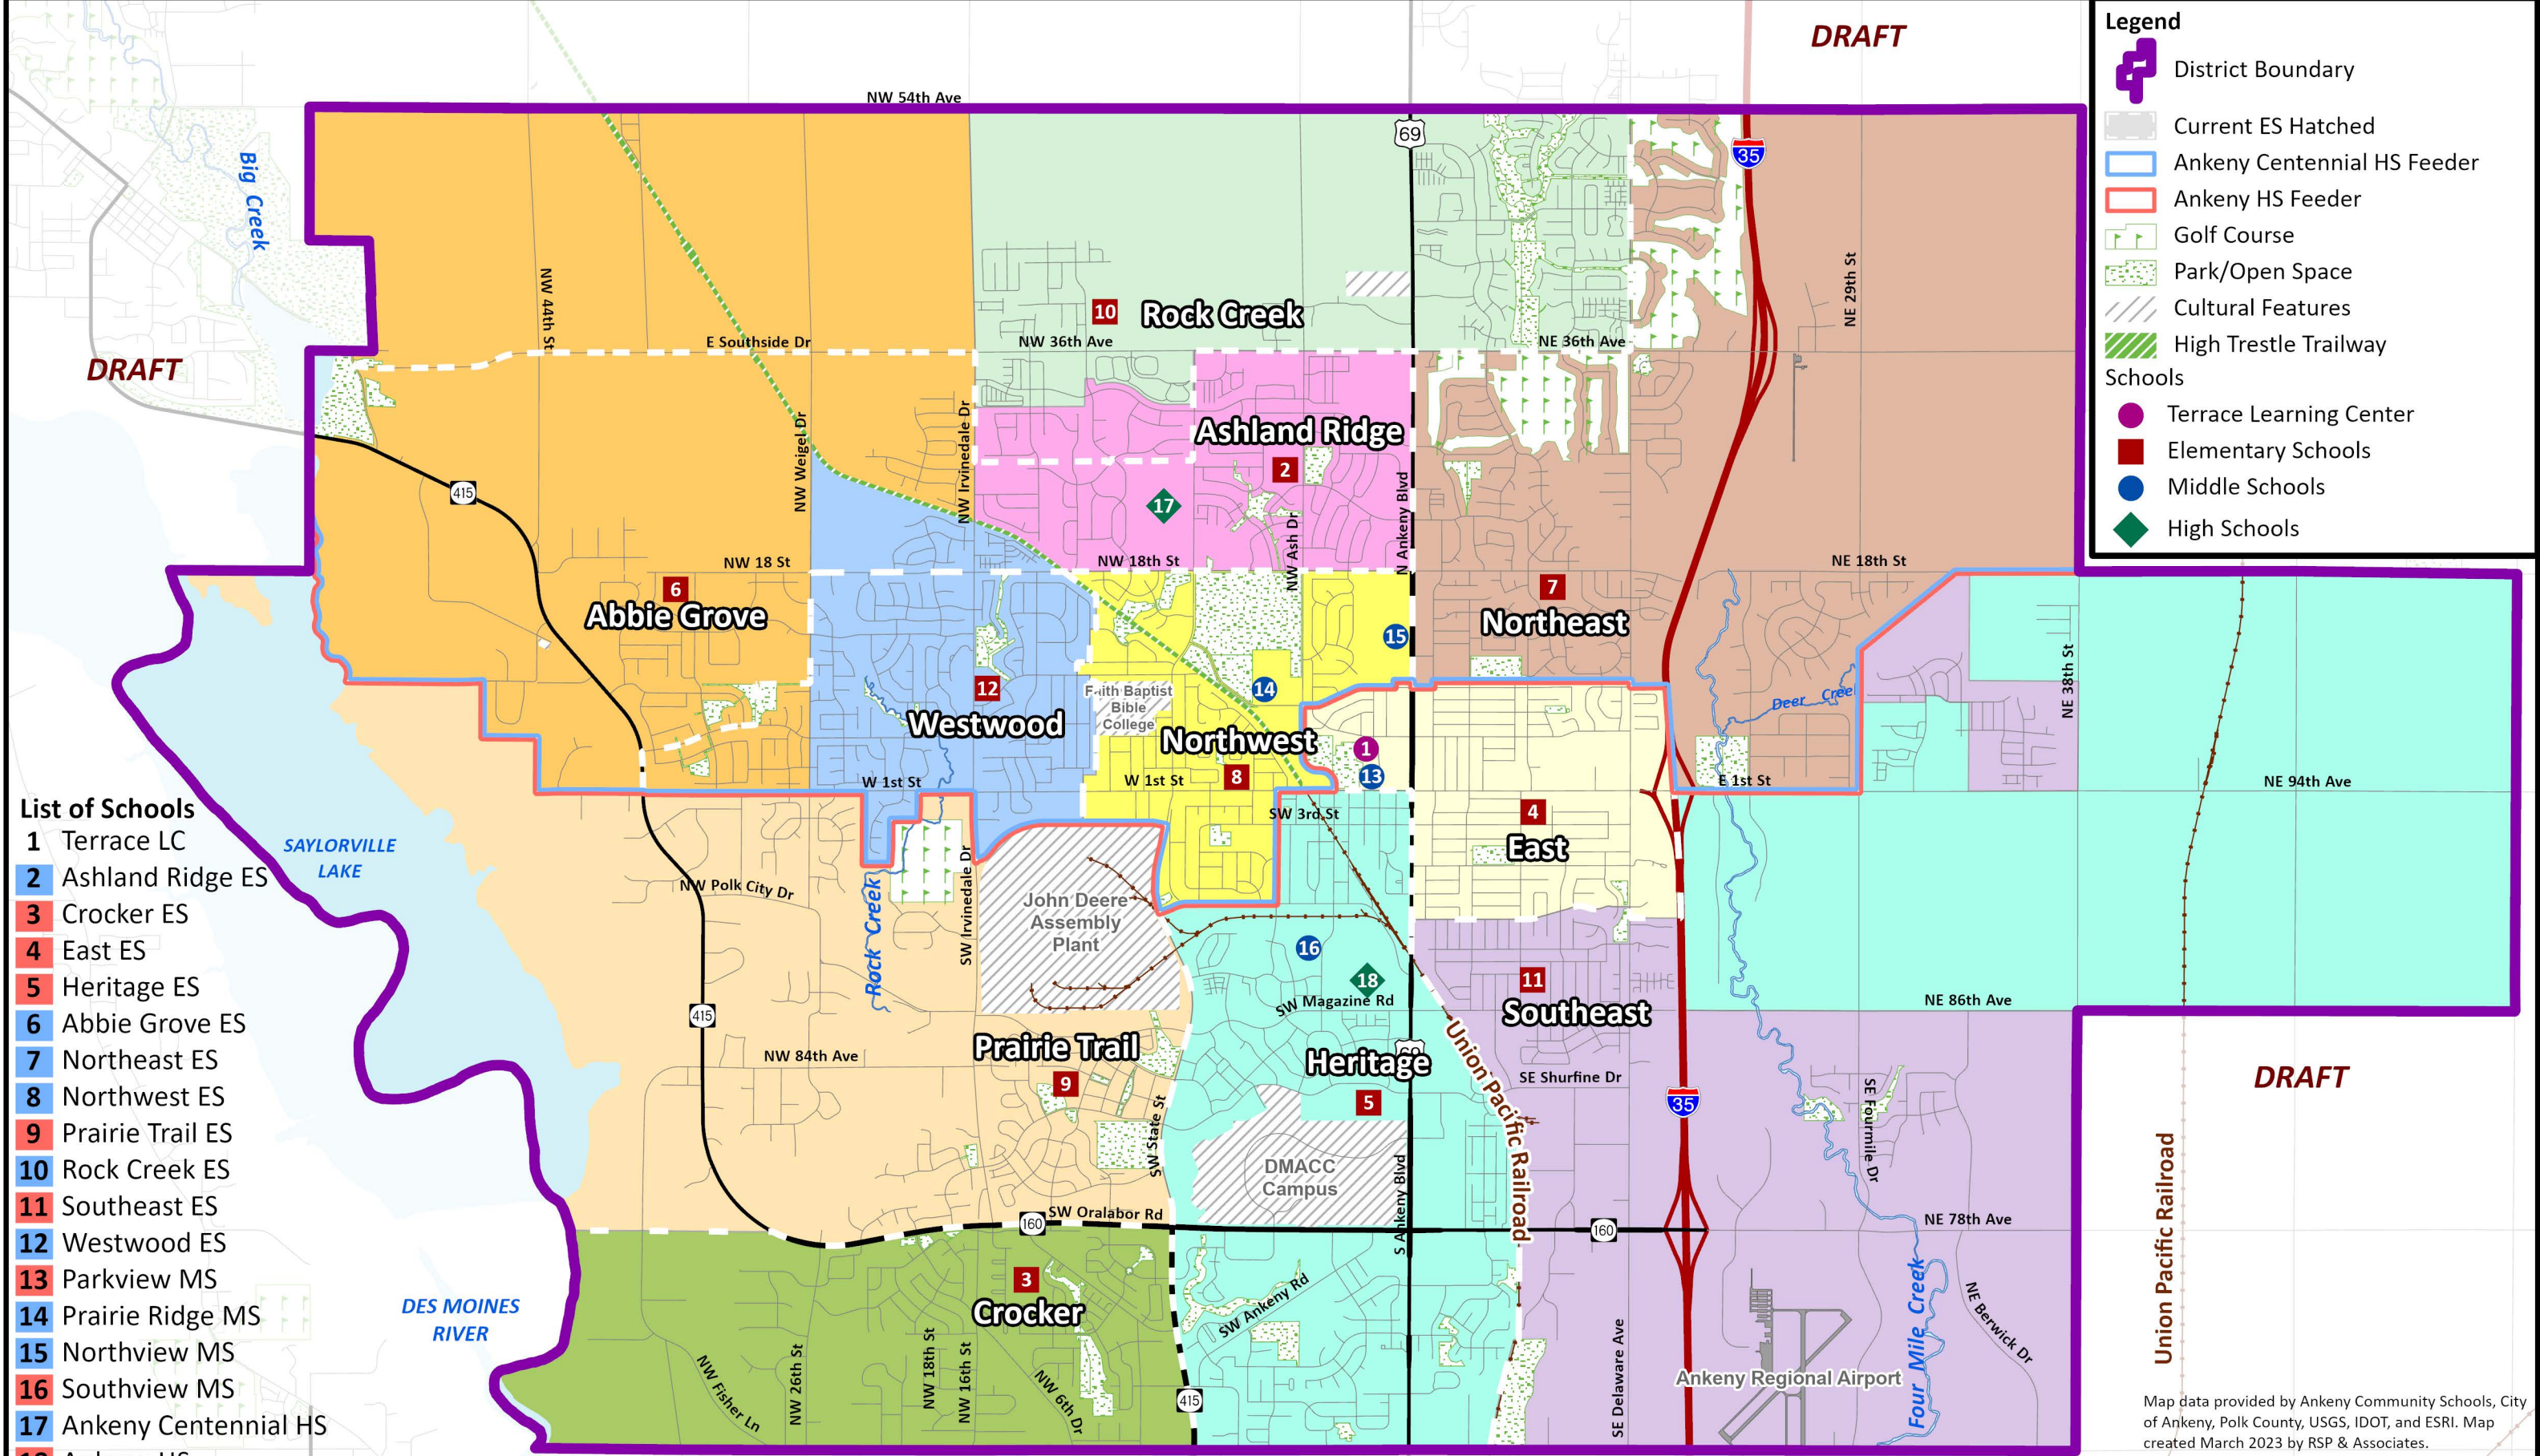

# Facilities Master Plan Committee Proposed Boundary

**DRAFT**

**Legend**

- District Boundary
- Current ES Hatched
- Ankeny Centennial HS Feeder
- Ankeny HS Feeder
- Golf Course
- Park/Open Space
- Cultural Features
- High Trestle Trailway

**Schools**

- Terrace Learning Center
- Elementary Schools
- Middle Schools
- High Schools

- List of Schools**
- 1 Terrace LC
  - 2 Ashland Ridge ES
  - 3 Crocker ES
  - 4 East ES
  - 5 Heritage ES
  - 6 Abbie Grove ES
  - 7 Northeast ES
  - 8 Northwest ES
  - 9 Prairie Trail ES
  - 10 Rock Creek ES
  - 11 Southeast ES
  - 12 Westwood ES
  - 13 Parkview MS
  - 14 Prairie Ridge MS
  - 15 Northview MS
  - 16 Southview MS
  - 17 Ankeny Centennial HS
  - 18 Ankeny HS

The color around the school number illustrates which feeder the school attends (Red, Ankeny High; Blue, Centennial High).  
On the map, the solid color represents the concept attendance boundary. White dotted line represents current elementary boundary.

**DRAFT**

**DRAFT**

Map data provided by Ankeny Community Schools, City of Ankeny, Polk County, USGS, IDOT, and ESRI. Map created March 2023 by RSP & Associates.